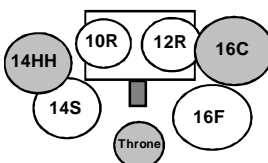

- GAD2216B 22X16 Bass
- GAD1616F 16X16 Floor
- GAD1209R 12X9 Rack
- GAD1085R 10X8.5 Rack
- GAD1455S 14X5.5 Snare

Hardware Pack:
Snare Stand, Hi-hat Stand, Straght Cymbal Stand,
Drum Pedal, and Throne

Cymbals:
14" Hi-Hats, 16" Crash

Features:

- Premium All-Poplar Shell
  - Shell 8 ply, 7 mm
- EFS™ Shell Technology
- Black E-Plated Lugs and Tripel Flange Hoops
- UB105 PocketHinge Bracket
- BB70 & BB70W Tom Mount System

Finishes:

Laminate Finishes:

- WR Wine Red
- WH White
- BK Black
- SS Silver Sparkle*

*Available on GAD522S and GAD520J only