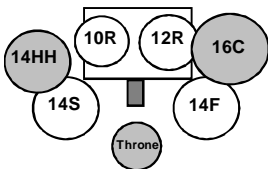

Galactic-Audition:

GAD520J : Suggested Street Price - $599

- GAD2016B 20X16 Bass
- GAD1414F 14X14 Floor
- GAD1209R 12X9 Rack
- GAD1085R 10X8.5 Rack
- GAD1455S 14X5.5 Snare

Hardware Pack:
Snare Stand, Hi-hat Stand, Straght Cymbal Stand,
Drum Pedal, and Throne

Cymbals:
14" Hi-Hats, 16" Crash

GAD518F : Suggested Street Price - $599